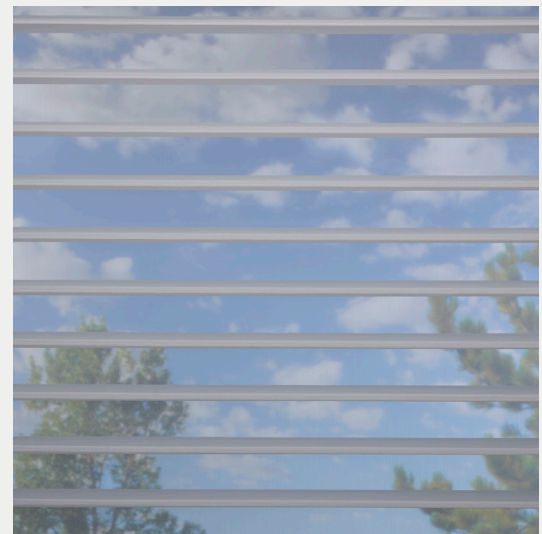

VANE STYLES

Select a vane style based on window size or desired amount of view-through at the window.

2" VANE STYLE

Perfect proportion for smaller windows.

2½" VANE STYLE

Great for most standard windows.

3" VANE STYLE

Ideal for larger windows for greatest visual impact.

FABRIC OPACITY

TRANSLUCENT

Diffuses light and provides a soft glow with privacy when closed in the daytime.

LIGHT DIMMING

Dramatically reduces the light and provides privacy when closed day or night.