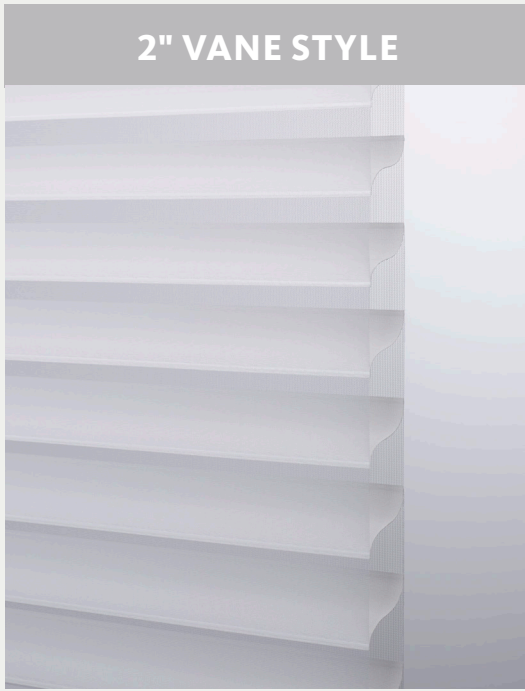

VANE STYLES

Select a vane style based on window size or desired amount of view-through at the window.

2" VANE STYLE

Perfect proportion for smaller windows.

2½" VANE STYLE

Great for most standard windows.

3" VANE STYLE