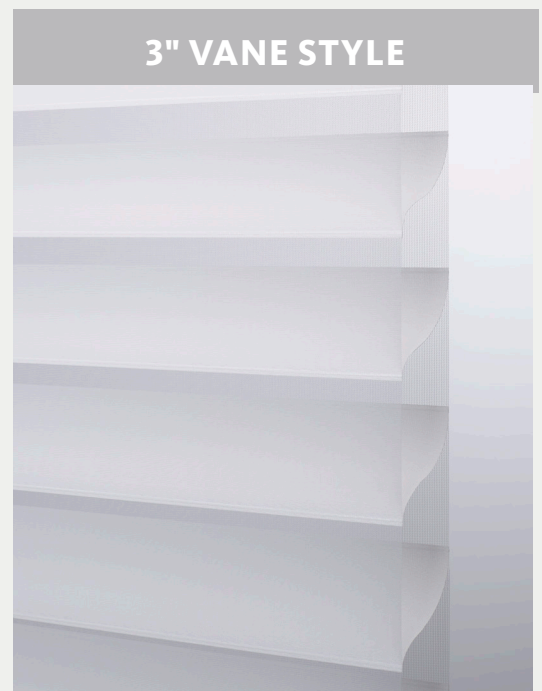

VANE STYLES

Select a vane style based on window size or desired amount of view-through at the window.

2" VANE STYLE

Perfect proportion for smaller windows.

2½" VANE STYLE

Great for most standard windows.

3" VANE STYLE